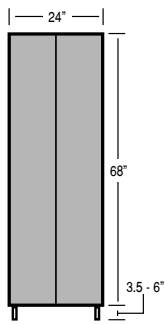

B2431
 Base Cabinet
 24" x 31" x 21"

S3634
 Stackable Cabinet* Optional Base Cabinet
 36" x 34" x 16 or 24" depth

S4834
 Stackable Cabinet* Optional Base Cabinet
 48" x 34" x 16 or 24" depth

Natural Maple

- 1/2" Plywood Sides
- 3/4" Plywood Face Frames
- MDF Doors With a Rugged Thermofuse finish
- 3/4" Finished Construction-Grade Adjustable Shelves
- Fully Adjustable Legs
- 6 Way Adjustable European Concealed Hinges
- Easy Assembly and Installation

SLIDE-LOK® 
 Garage & Storage Cabinets

www.slide-lok.com

Cabinet Specifications & Shipping Weights

SLIDE-LOK®
Garage & Storage Cabinets

P2468 - Pantry Cabinet

Assembled Cabinet Dimensions			Shipping Specs:		Available Options:
Depth	Width	Height	Carton Dimensions	Packing Weight	<ul style="list-style-type: none"> Natural Maple White Washed Oak Roll-out Drawer Adjustable Shelf
16"	24"	68"	72 1/2" x 25 1/4" x 3 1/2"	78 lbs.	
24"	24"	68"	72 1/2" x 25 1/4" x 3 1/2"	88 lbs.	

S4834 - Stackable or Base Cabinet

Assembled Cabinet Dimensions			Shipping Specs:		Available Options:
Depth	Width	Height	Carton Dimensions	Packing Weight	<ul style="list-style-type: none"> Natural Maple White Washed Oak Adjustable Shelf
16"	48"	34"	52 1/2" x 35 1/4" x 4"	86 lbs.	
24"	48"	34"	52 1/2" x 35 1/4" x 4"	111 lbs.	