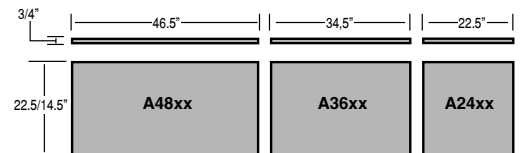

S2424 - Stackable Cabinet

Assembled Cabinet Dimensions			Shipping Specs:		Available Options:
Depth	Width	Height	Carton Dimensions	Packing Weight	<ul style="list-style-type: none"> Natural Maple White Washed Oak Adjustable Legs Roll-out Drawer Adjustable Shelf
16"	24"	24"	26 1/4" x 25 3/4" x 3 3/4"	35 lbs.	
24"	24"	24"	26 1/4" x 25 3/4" x 3 3/4"	45 lbs.	

B2431-21 - Base Cabinet

Assembled Cabinet Dimensions			Shipping Specs:		Available Options:
Depth	Width	Height	Carton Dimensions	Packing Weight	<ul style="list-style-type: none"> Natural Maple White Washed Oak Roll-out Drawer Adjustable Shelf
21"	24"	31"	35 1/2" x 25 1/2" x 4 3/4"	54 lbs.	

W3618-12 - Wall Cabinet

Assembled Cabinet Dimensions			Shipping Specs:		Available Options:
Depth	Width	Height	Carton Dimensions	Packing Weight	<ul style="list-style-type: none"> Natural Maple White Washed Oak
12"	36"	18"	37 1/2" x 18 1/4" x 3 1/4"	31 lbs.	

TL72 - Laminate Top

Shipping Specs:	
Dimensions	Packing Weight
74 x 22.5 x 2	35 lbs.

RDxx - Roll-out Drawer

Assembled Drawer Dimensions				Shipping Specs:	
Part #	Depth	Width	Height	Carton Dimensions	Packing Weight
RD24	20.5"	19"	5"	20 3/4" x 18 1/4" x 2"	10 lbs.
RD21	18.5"	19"	5"	20 3/4" x 18 1/4" x 2"	10 lbs.
RD16	14.5"	19"	5"	20 3/4" x 18 1/4" x 2"	10 lbs.