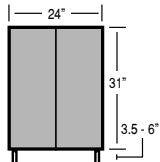

S3634 - Stackable or Base Cabinet

Assembled Cabinet Dimensions			Shipping Specs:		Available Options:
Depth	Width	Height	Carton Dimensions	Packing Weight	<ul style="list-style-type: none"> Natural Maple White Washed Oak Adjustable Shelf
16"	36"	34"	40 1/2" x 35" x 4 1/2"	71 lbs.	
24"	36"	34"	40 1/2" x 35" x 4 1/2"	81 lbs..	

S4824 - Stackable Cabinet

Assembled Cabinet Dimensions			Shipping Specs:		Available Options:
Depth	Width	Height	Carton Dimensions	Packing Weight	<ul style="list-style-type: none"> Natural Maple White Washed Oak Adjustable Legs Adjustable Shelf
16"	48"	24"	49 1/2" x 25 3/4" x 3 1/2"	62 lbs.	
24"	48"	24"	49 1/2" x 25 3/4" x 3 1/2"	72 lbs.	

S3624 - Stackable Cabinet

Assembled Cabinet Dimensions			Shipping Specs:		Available Options:
Depth	Width	Height	Carton Dimensions	Packing Weight	<ul style="list-style-type: none"> Natural Maple White Washed Oak Adjustable Legs Adjustable Shelf
16"	36"	24"	37 1/2" x 25 3/4" x 4"	47 lbs.	
24"	36"	24"	37 1/2" x 25 3/4" x 4"	60 lbs.	

S2424 - Stackable Cabinet

Assembled Cabinet Dimensions			Shipping Specs:		Available Options:
Depth	Width	Height	Carton Dimensions	Packing Weight	<ul style="list-style-type: none"> Natural Maple White Washed Oak Adjustable Legs Roll-out Drawer Adjustable Shelf
16"	24"	24"	26 1/4" x 25 3/4" x 3 3/4"	35 lbs.	
24"	24"	24"	26 1/4" x 25 3/4" x 3 3/4"	45 lbs.	