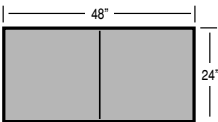

SLIDE-LOK® 
 Garage & Storage Cabinets

www.slide-lok.com

Cabinet Specifications & Shipping Weights

SLIDE-LOK®
Garage & Storage Cabinets

P2468 - Pantry Cabinet

Assembled Cabinet Dimensions			Shipping Specs:		Available Options:
Depth	Width	Height	Carton Dimensions	Packing Weight	<ul style="list-style-type: none"> Natural Maple White Washed Oak Roll-out Drawer Adjustable Shelf
16"	24"	68"	72 1/2" x 25 1/4" x 3 1/2"	78 lbs.	
24"	24"	68"	72 1/2" x 25 1/4" x 3 1/2"	88 lbs.	

S4834 - Stackable or Base Cabinet

Assembled Cabinet Dimensions			Shipping Specs:		Available Options:
Depth	Width	Height	Carton Dimensions	Packing Weight	<ul style="list-style-type: none"> Natural Maple White Washed Oak Adjustable Shelf
16"	48"	34"	52 1/2" x 35 1/4" x 4"	86 lbs.	
24"	48"	34"	52 1/2" x 35 1/4" x 4"	111 lbs.	

S3634 - Stackable or Base Cabinet

Assembled Cabinet Dimensions			Shipping Specs:		Available Options:
Depth	Width	Height	Carton Dimensions	Packing Weight	<ul style="list-style-type: none"> Natural Maple White Washed Oak Adjustable Shelf
16"	36"	34"	40 1/2" x 35" x 4 1/2"	71 lbs.	
24"	36"	34"	40 1/2" x 35" x 4 1/2"	81 lbs..	

S4824 - Stackable Cabinet

Assembled Cabinet Dimensions			Shipping Specs:		Available Options:
Depth	Width	Height	Carton Dimensions	Packing Weight	<ul style="list-style-type: none"> Natural Maple White Washed Oak Adjustable Legs Adjustable Shelf
16"	48"	24"	49 1/2" x 25 3/4" x 3 1/2"	62 lbs.	
24"	48"	24"	49 1/2" x 25 3/4" x 3 1/2"	72 lbs.	