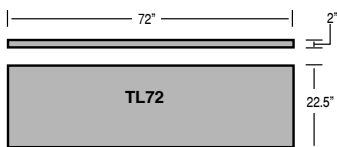

TL72 - Laminate Top

Shipping Specs:	
Dimensions	Packing Weight
74 x 22.5 x 2	35 lbs.