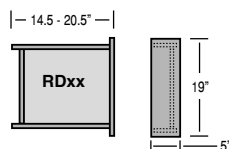

RDxx - Roll-out Drawer

Assembled Drawer Dimensions				Shipping Specs:	
Part #	Depth	Width	Height	Carton Dimensions	Packing Weight
RD24	20.5"	19"	5"	20 3/4" x 18 1/4" x 2"	10 lbs.
RD21	18.5"	19"	5"	20 3/4" x 18 1/4" x 2"	10 lbs.
RD16	14.5"	19"	5"	20 3/4" x 18 1/4" x 2"	10 lbs.