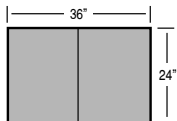

SLIDE-LOK® 
 Garage & Storage Cabinets

www.slide-lok.com

Cabinet Specifications & Shipping Weights

SLIDE-LOK®
Garage & Storage Cabinets

P2468 - Pantry Cabinet

Assembled Cabinet Dimensions			Shipping Specs:		Available Options:
Depth	Width	Height	Carton Dimensions	Packing Weight	<ul style="list-style-type: none"> Natural Maple White Washed Oak Roll-out Drawer Adjustable Shelf
16"	24"	68"	72 1/2" x 25 1/4" x 3 1/2"	78 lbs.	
24"	24"	68"	72 1/2" x 25 1/4" x 3 1/2"	88 lbs.	

S4834 - Stackable or Base Cabinet

Assembled Cabinet Dimensions			Shipping Specs:		Available Options:
Depth	Width	Height	Carton Dimensions	Packing Weight	<ul style="list-style-type: none"> Natural Maple White Washed Oak Adjustable Shelf
16"	48"	34"	52 1/2" x 35 1/4" x 4"	86 lbs.	
24"	48"	34"	52 1/2" x 35 1/4" x 4"	111 lbs.	

S3634 - Stackable or Base Cabinet

Assembled Cabinet Dimensions			Shipping Specs:		Available Options:
Depth	Width	Height	Carton Dimensions	Packing Weight	<ul style="list-style-type: none"> Natural Maple White Washed Oak Adjustable Shelf
16"	36"	34"	40 1/2" x 35" x 4 1/2"	71 lbs.	
24"	36"	34"	40 1/2" x 35" x 4 1/2"	81 lbs..	

S4824 - Stackable Cabinet

Assembled Cabinet Dimensions			Shipping Specs:		Available Options:
Depth	Width	Height	Carton Dimensions	Packing Weight	<ul style="list-style-type: none"> Natural Maple White Washed Oak Adjustable Legs Adjustable Shelf
16"	48"	24"	49 1/2" x 25 3/4" x 3 1/2"	62 lbs.	
24"	48"	24"	49 1/2" x 25 3/4" x 3 1/2"	72 lbs.	