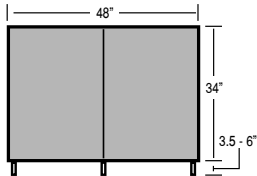

SLIDE-LOK® 
 Garage & Storage Cabinets

www.slide-lok.com

Cabinet Specifications & Shipping Weights

SLIDE-LOK®
Garage & Storage Cabinets

P2468 - Pantry Cabinet

Assembled Cabinet Dimensions			Shipping Specs:		Available Options:
Depth	Width	Height	Carton Dimensions	Packing Weight	<ul style="list-style-type: none"> Natural Maple White Washed Oak Roll-out Drawer Adjustable Shelf
16"	24"	68"	72 1/2" x 25 1/4" x 3 1/2"	78 lbs.	
24"	24"	68"	72 1/2" x 25 1/4" x 3 1/2"	88 lbs.	

S4834 - Stackable or Base Cabinet

Assembled Cabinet Dimensions			Shipping Specs:		Available Options:
Depth	Width	Height	Carton Dimensions	Packing Weight	<ul style="list-style-type: none"> Natural Maple White Washed Oak Adjustable Shelf
16"	48"	34"	52 1/2" x 35 1/4" x 4"	86 lbs.	
24"	48"	34"	52 1/2" x 35 1/4" x 4"	111 lbs.	

S3634 - Stackable or Base Cabinet

Assembled Cabinet Dimensions			Shipping Specs:		Available Options:
Depth	Width	Height	Carton Dimensions	Packing Weight	<ul style="list-style-type: none"> Natural Maple White Washed Oak Adjustable Shelf
16"	36"	34"	40 1/2" x 35" x 4 1/2"	71 lbs.	
24"	36"	34"	40 1/2" x 35" x 4 1/2"	81 lbs..	

S4824 - Stackable Cabinet

Assembled Cabinet Dimensions			Shipping Specs:		Available Options:
Depth	Width	Height	Carton Dimensions	Packing Weight	<ul style="list-style-type: none"> Natural Maple White Washed Oak Adjustable Legs Adjustable Shelf
16"	48"	24"	49 1/2" x 25 3/4" x 3 1/2"	62 lbs.	
24"	48"	24"	49 1/2" x 25 3/4" x 3 1/2"	72 lbs.	