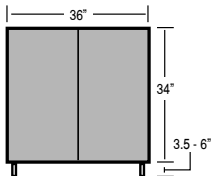

SLIDE-LOK® 
 Garage & Storage Cabinets

www.slide-lok.com

Cabinet Specifications & Shipping Weights

SLIDE-LOK®
Garage & Storage Cabinets

P2468 - Pantry Cabinet

Assembled Cabinet Dimensions			Shipping Specs:		Available Options:
Depth	Width	Height	Carton Dimensions	Packing Weight	<ul style="list-style-type: none"> Natural Maple White Washed Oak Roll-out Drawer Adjustable Shelf
16"	24"	68"	72 1/2" x 25 1/4" x 3 1/2"	78 lbs.	
24"	24"	68"	72 1/2" x 25 1/4" x 3 1/2"	88 lbs.	

S4834 - Stackable or Base Cabinet

Assembled Cabinet Dimensions			Shipping Specs:		Available Options:
Depth	Width	Height	Carton Dimensions	Packing Weight	<ul style="list-style-type: none"> Natural Maple White Washed Oak Adjustable Shelf
16"	48"	34"	52 1/2" x 35 1/4" x 4"	86 lbs.	
24"	48"	34"	52 1/2" x 35 1/4" x 4"	111 lbs.	

S3634 - Stackable or Base Cabinet

Assembled Cabinet Dimensions			Shipping Specs:		Available Options:
Depth	Width	Height	Carton Dimensions	Packing Weight	<ul style="list-style-type: none"> Natural Maple White Washed Oak Adjustable Shelf
16"	36"	34"	40 1/2" x 35" x 4 1/2"	71 lbs.	
24"	36"	34"	40 1/2" x 35" x 4 1/2"	81 lbs..	

S4824 - Stackable Cabinet

Assembled Cabinet Dimensions			Shipping Specs:		Available Options:
Depth	Width	Height	Carton Dimensions	Packing Weight	<ul style="list-style-type: none"> Natural Maple White Washed Oak Adjustable Legs Adjustable Shelf
16"	48"	24"	49 1/2" x 25 3/4" x 3 1/2"	62 lbs.	
24"	48"	24"	49 1/2" x 25 3/4" x 3 1/2"	72 lbs.	